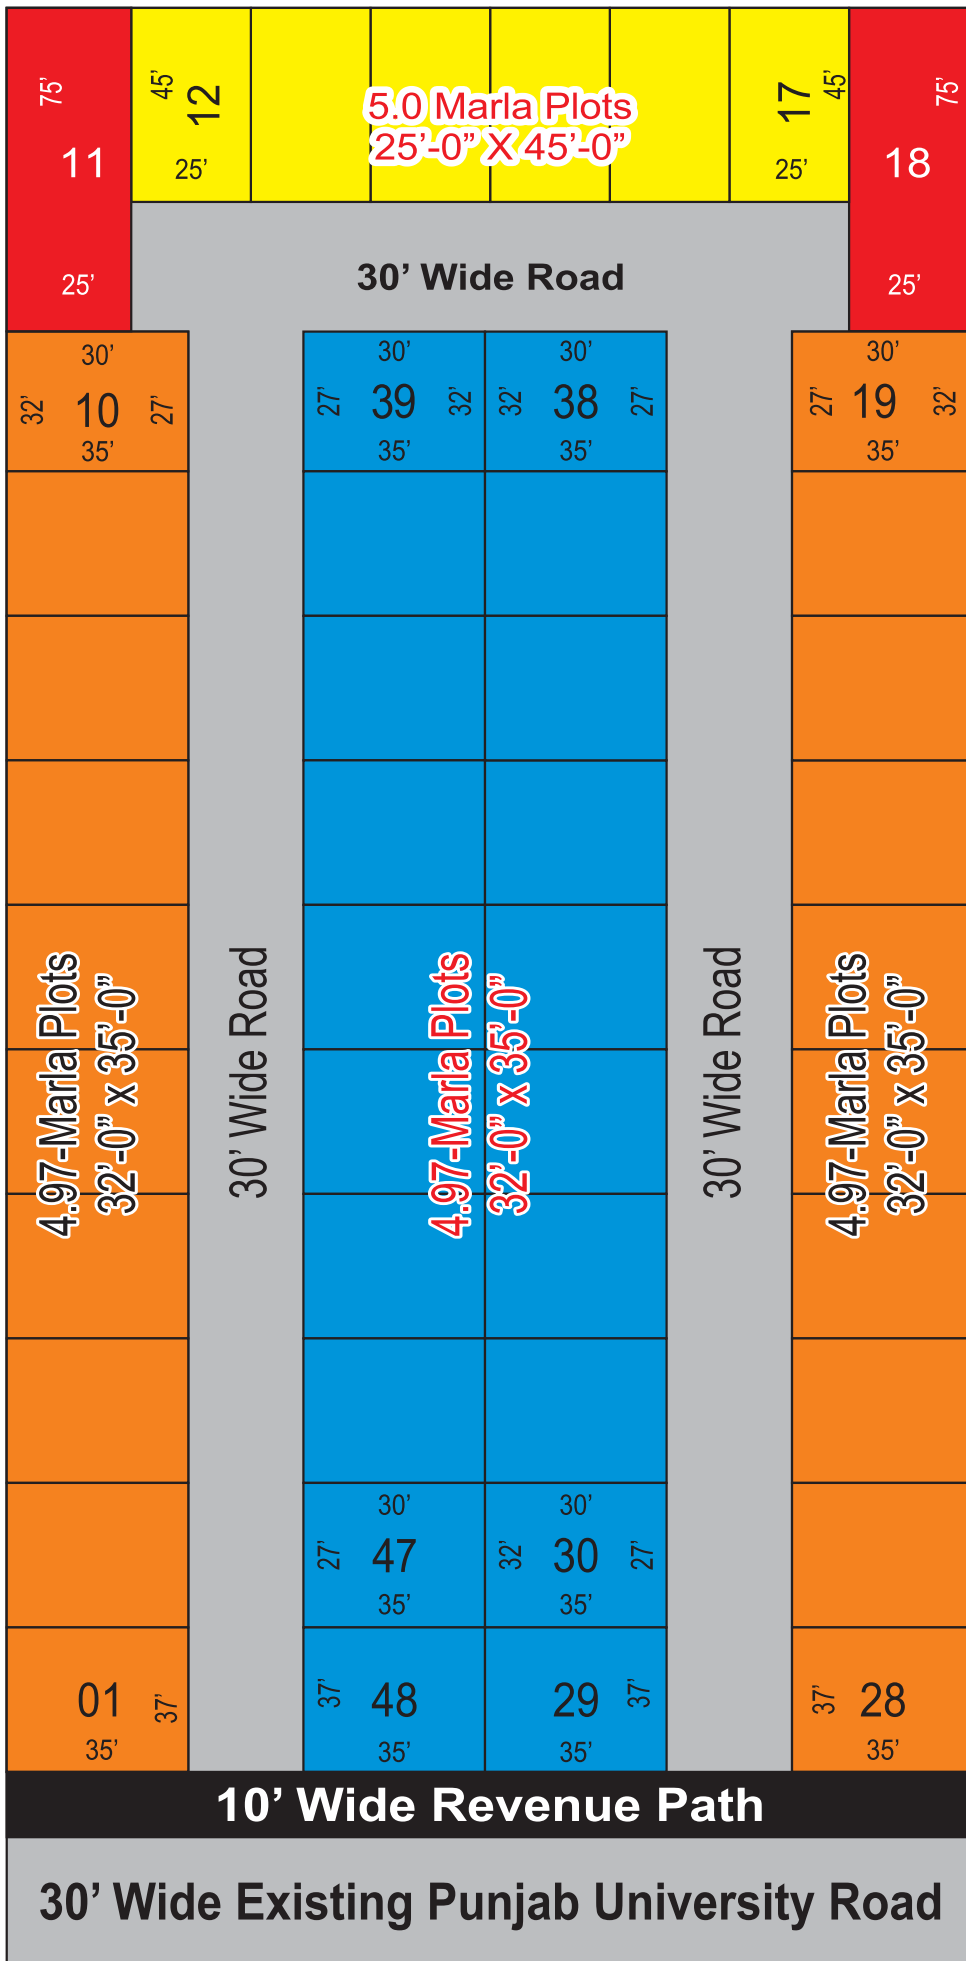

GHALIB HOMES
URBAN LIVING REDEFINED

☎ 0321-8410857 - 0300-8490922
☎ 0300-9424921 - 0306-9433303